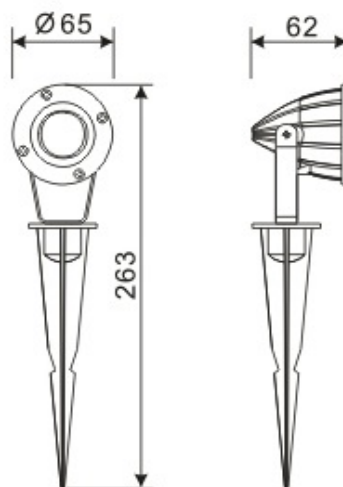

LED Exterior Lighting – LR-E00014

Model No.	LR-E00014
LED Type	CREE XP
LED Q'TY.	3*1
Beam Angle	30°
Minimum luminous flux(lm)	3*100
Voltage	12V
LED Watt	3*1W
Environmental Temperature	- 20~60°C
Environmental Humidity	0%-95%
Safety Class	III
Safety Type	IP65
Material	Aluminium
Driver	Exterior incl